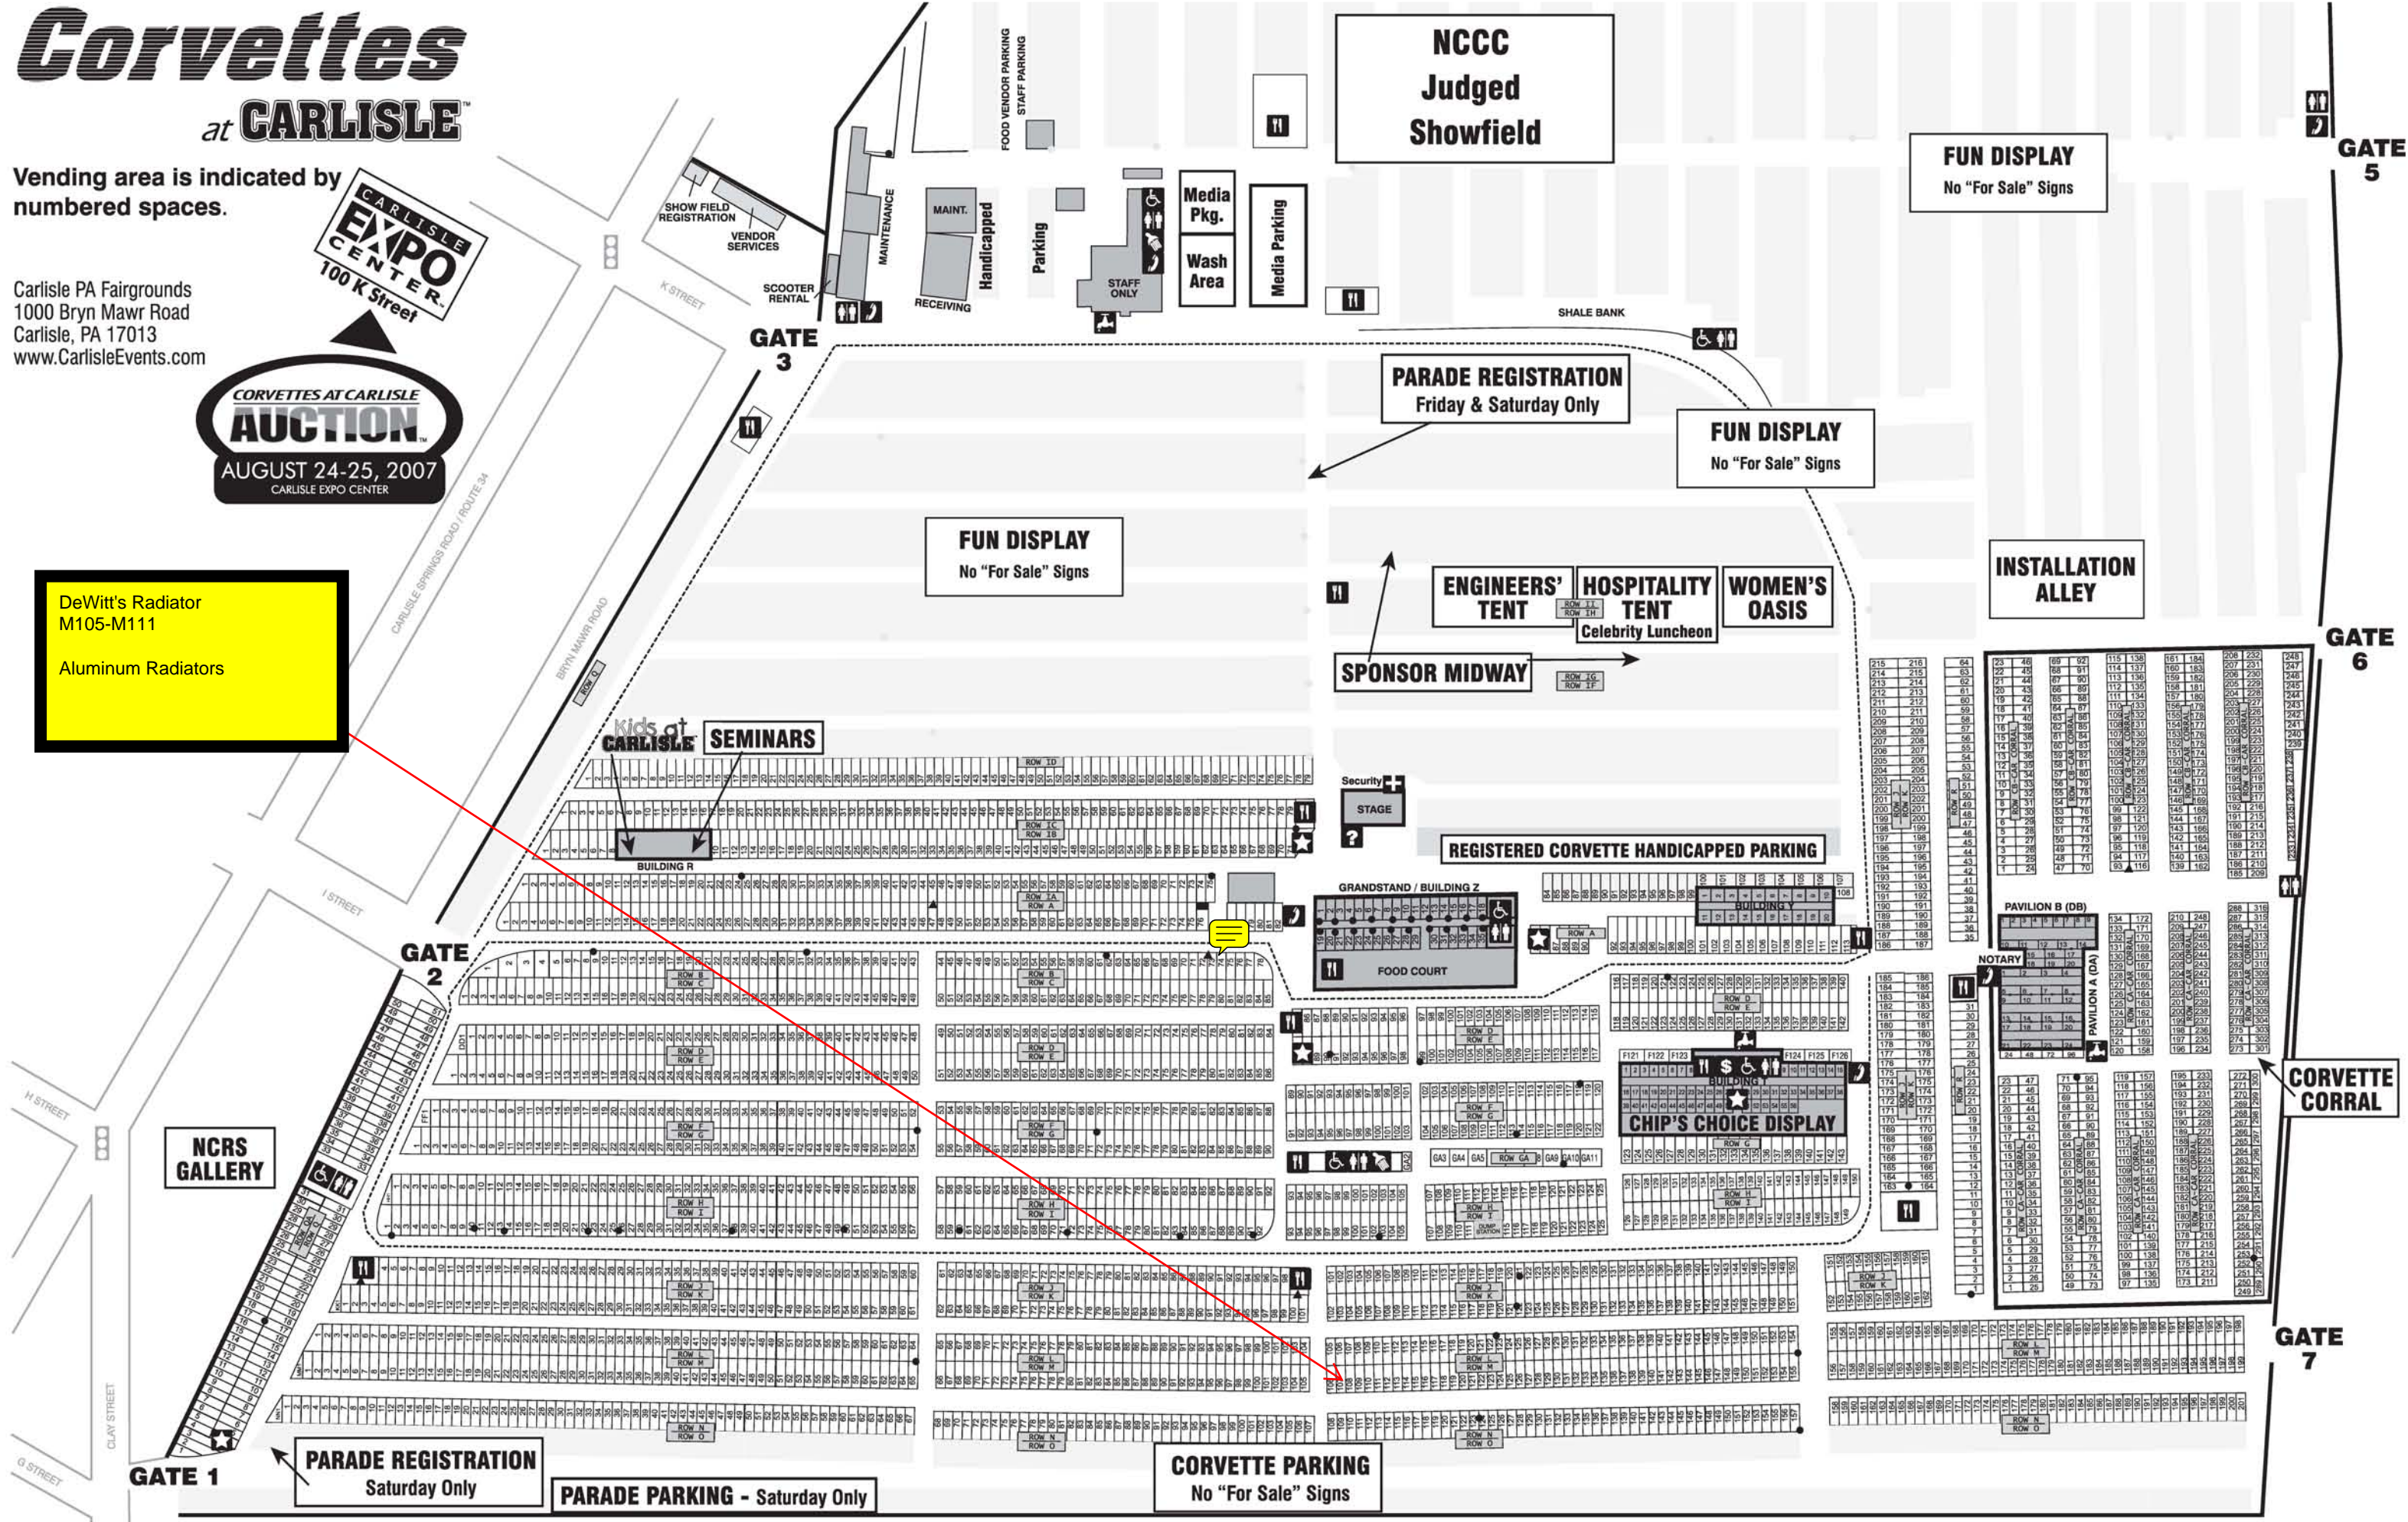

# Corvettes

at **CARLISLE**

Vending area is indicated by numbered spaces.

Carlisle PA Fairgrounds  
1000 Bryn Mawr Road  
Carlisle, PA 17013  
www.CarlisleEvents.com

DeWitt's Radiator  
M105-M111  
Aluminum Radiators

GATE 5

GATE 6

GATE 7

PARADE REGISTRATION  
Saturday Only

PARADE PARKING - Saturday Only

CORVETTE PARKING  
No "For Sale" Signs

PARADE REGISTRATION  
Friday & Saturday Only

FUN DISPLAY  
No "For Sale" Signs

FUN DISPLAY  
No "For Sale" Signs

FUN DISPLAY  
No "For Sale" Signs

ENGINEERS' TENT

HOSPITALITY TENT  
Celebrity Luncheon

WOMEN'S OASIS

SPONSOR MIDWAY

INSTALLATION ALLEY

REGISTERED CORVETTE HANDICAPPED PARKING

FOOD COURT

CHIP'S CHOICE DISPLAY

NCRS GALLERY

CORVETTE CORRAL

Kids at CARLISLE SEMINARS

STAGE

PAVILION B (DB)

NOTARY